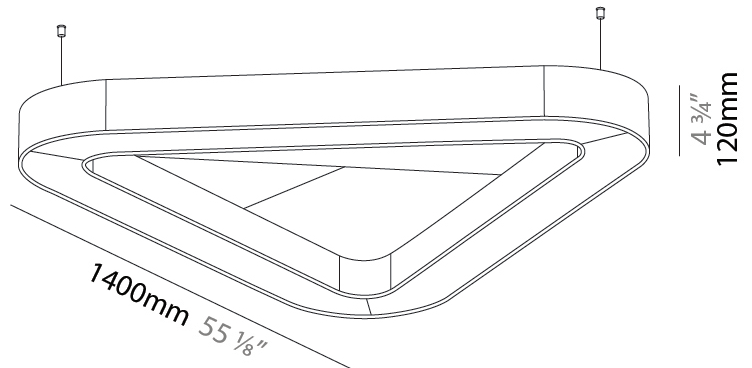

GENERAL

Series: Victory Acoustic
Brand: Prolicht
Division: Architectural
Mounting Type: Suspension
Mounting Location: Ceiling
Subcategory: Acoustic

PHYSICAL

Shape: Round
Length (mm): 1400
Length (in): 55 ¹/₈
Width (mm): 1271
Width (in): 50 ¹/₁₆
Height (mm): 120
Height (in): 4 ³/₄
Light Distribution: Direct
Diffuser: PMMA - Opal / Micro-Prism
Fixture Finish: SSR / BKV / CWI / CRY / HAB / UFT / ITA / RUA / FTG / MYG / LOD / PUS / FRO / FUP / KIA / POP / BLS / SPG / MEY / GOH / GUM / CHC / COM / ABZ / JAG / OBR / MOS / ROR
Accent Finish: ANC / ASH / BNA / BTC / BZE / CEL / EGG / EVG / FOG / FOS / FST / FUA / IRI / IRO / KHA / LIC / LIM / MER / MSN / MUS / ONX / PEA / PLU / POL / PPY / RAY / ROY / RST / STE / SWD / TAN / TAU
Fixture Material: Aluminum
Cable Details: 2 000mm / 78 3/4" or 6 000mm / 236 1/4" Transparent Cable

ELECTRICAL

Lamp Type: LED (Zhaga Standard)
Input Wattage (W): 58.7
Total Output Wattage (W): 53.7
Dimming: Non-Dimmable
Driver Included: Yes
Driver Location: Integrated
Driver Type: Constant Current - Universal
Driver Class: Class 2
Input Voltage (V): 120 - 277

LED

Color Temperature (°K): 2700 / 3000 / 3500 / 4000
Max. Delivered Lumen (lm): 4979 / 5153 / 6051 / 5239
Nominal Lumen (lm): 7660 / 7928 / 9309 / 8060
CRI: >90 CRI
Lamp Life (hrs): 50000

OPTICAL

RATINGS AND CERTIFICATIONS

Certified By: CSA Certified to UL and CSA Standards
IP rating: IP20