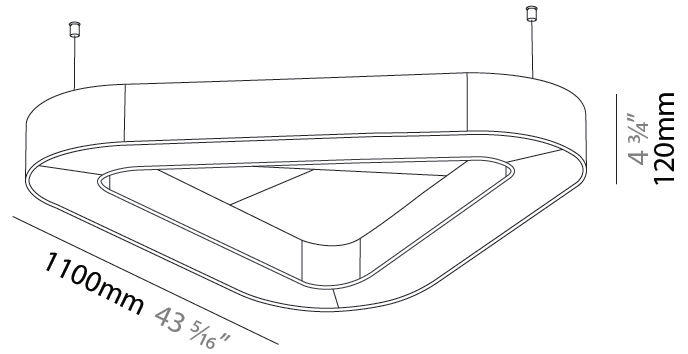

GENERAL

Series: Victory Acoustic
Brand: Prolicht
Division: Architectural
Mounting Type: Suspension
Mounting Location: Ceiling
Subcategory: Acoustic

PHYSICAL

Shape: Round
Length (mm): 1100
Length (in): 43 ⁵/₁₆
Width (mm): 1012
Width (in): 39 ¹³/₁₆
Height (mm): 120
Height (in): 4 ³/₄
Light Distribution: Direct
Diffuser: PMMA - Opal / Micro-Prism
Fixture Finish: SSR / BKV / CWI / CRY / HAB / UFT / ITA / RUA / FTG / MYG / LOD / PUS / FRO / FUP / KIA / POP / BLS / SPG / MEY / GOH / GUM / CHC / COM / ABZ / JAG / OBR / MOS / ROR
Accent Finish: ANC / ASH / BNA / BTC / BZE / CEL / EGG / EVG / FOG / FOS / FST / FUA / IRI / IRO / KHA / LIC / LIM / MER / MSN / MUS / ONX / PEA / PLU / POL / PPY / RAY / ROY / RST / STE / SWD / TAN / TAU
Fixture Material: Aluminum
Cable Details: 2 000mm / 78 3/4" or 6 000mm / 236 1/4" Transparent Cable

ELECTRICAL

Lamp Type: LED (Zhaga Standard)
Input Wattage (W): 44.1
Total Output Wattage (W): 40
Dimming: Non-Dimmable
Driver Included: Yes
Driver Location: Integrated
Driver Type: Constant Current - Universal
Driver Class: Class 2
Input Voltage (V): 120 - 277

LED

Color Temperature (°K): 2700 / 3000 / 3500 / 4000
Max. Delivered Lumen (lm): 3734 / 3865 / 4538 / 3929
Nominal Lumen (lm): 5745 / 5946 / 6982 / 6045
CRI: >90 CRI
Lamp Life (hrs): 50000

OPTICAL

RATINGS AND CERTIFICATIONS

Certified By: CSA Certified to UL and CSA Standards
IP rating: IP20